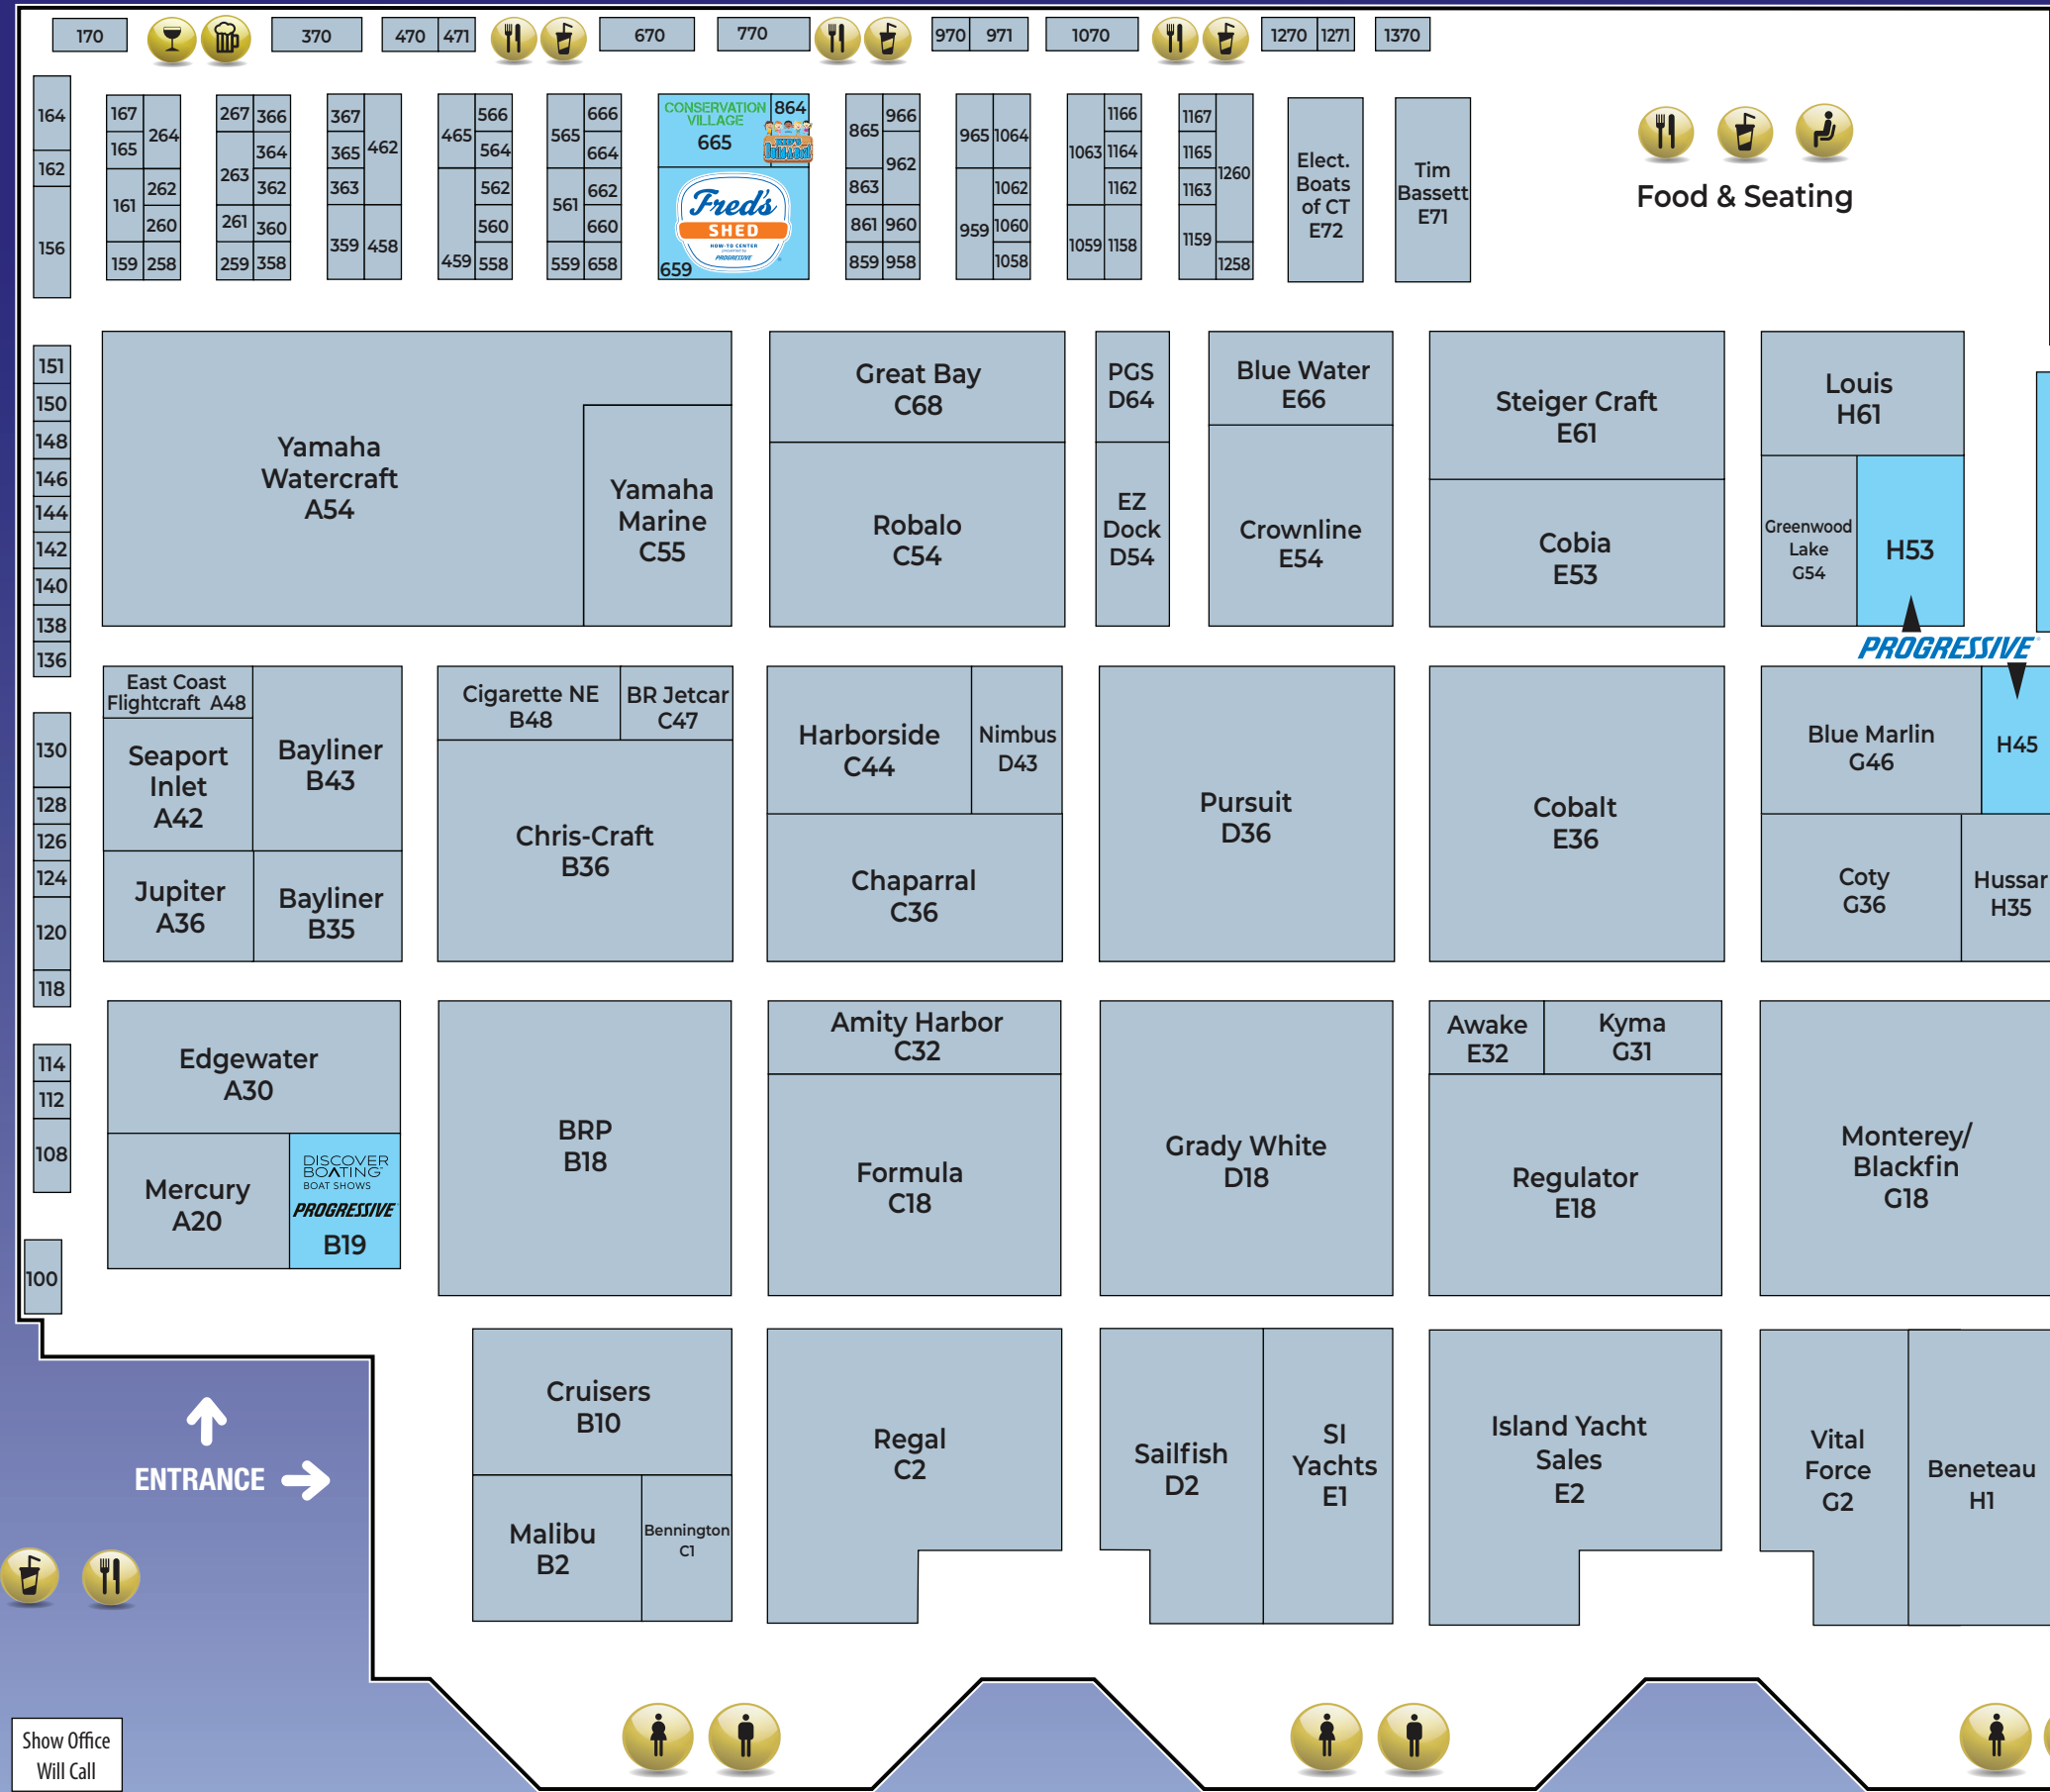

DISCOVER BOATING™ NEW YORK BOAT SHOW®

PROGRESSIVE®

KEY

-  RESTROOMS
-  CONCESSION STANDS
-  BEVERAGES
-  SEATING
-  TICKETS
-  SHOW FEATURES

Food & Seating

DISCOVER BOATING
BEACH CLUB

Paddlesports Pool H44

Hampton Watercraft H34

Boston Whaler H8

Solaris H2