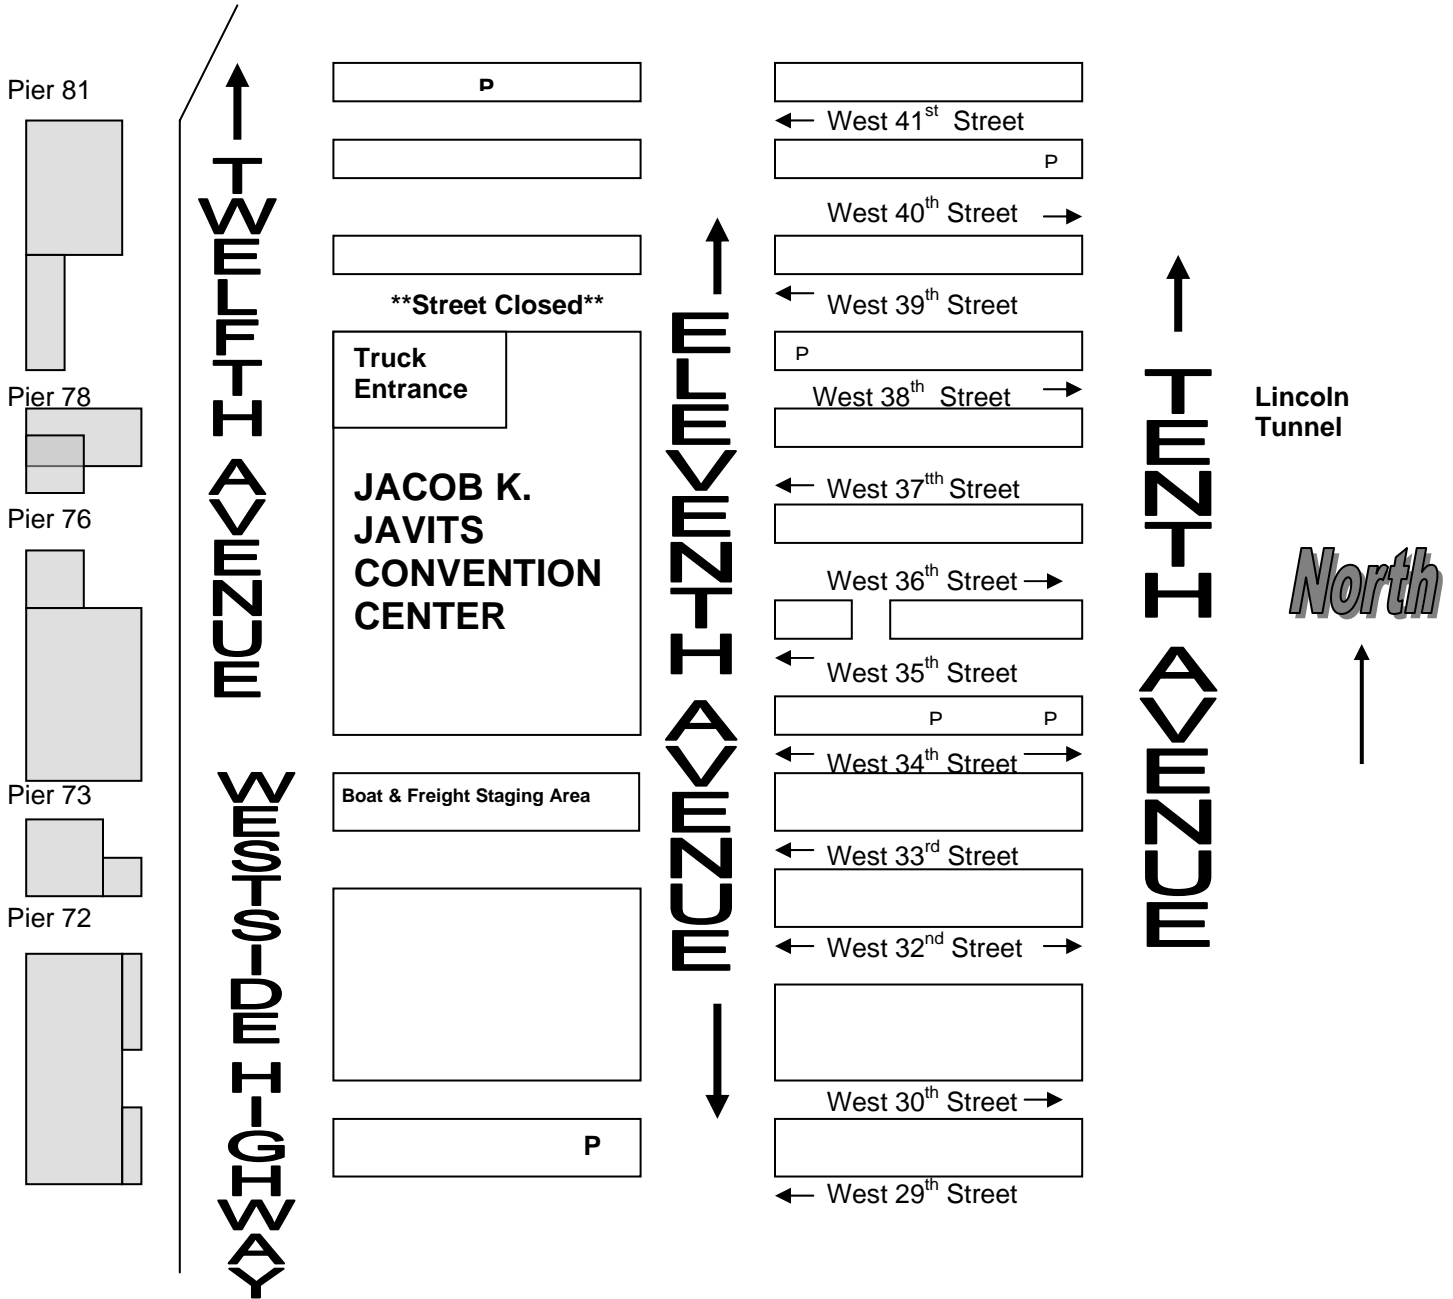

# STAGING LOT MAP

**BOAT SHIPPING/HANDLING:** All drivers picking up or delivering boats must check in at the Boat & Freight Staging Area at least 1 hour prior to their scheduled move-in/out time. Due to limited staging any boat arriving prior to their scheduled move in will not be accepted. The Boat and Freight Staging Area will be available from January 13 – January 18 and January 23 – January 25 (Noon).

**All drivers must check in and out at all times.**